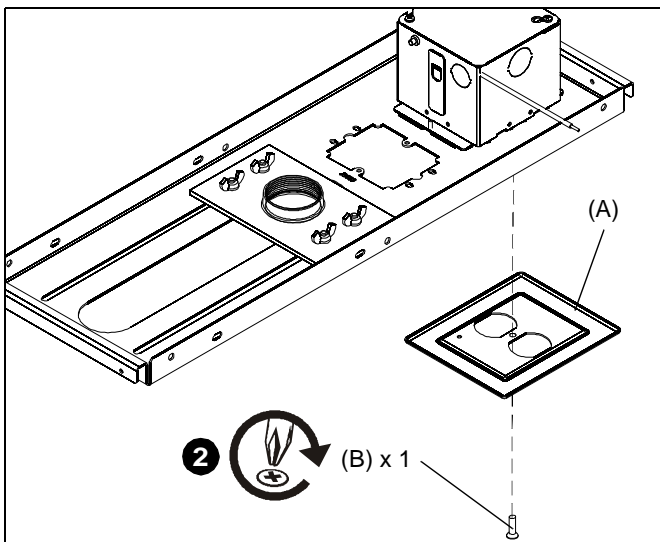

CMS440P

1. Cut a hole in the ceiling tile around the outlet side of the electrical box so that the ceiling tile will fit over the CMS440P. (See Figure 1)

Figure 1

2. Attach face plate (A) using one 6-32 x 1/2" Phillips flat head screw (B) after the CMS440P has been installed.

Figure 2

3. Loosen two Phillips head screws on the electrical box.
4. Remove electrical box cover. (See Figure 3)

Figure 3

⚠ WARNING: IMPROPER WIRING CAN LEAD TO DEATH OR SEVERE PERSONAL INJURY! Grounding must be installed by qualified personnel using a UL Recognized No. 12AWG Green grounding wire connected to grounding lug on box.