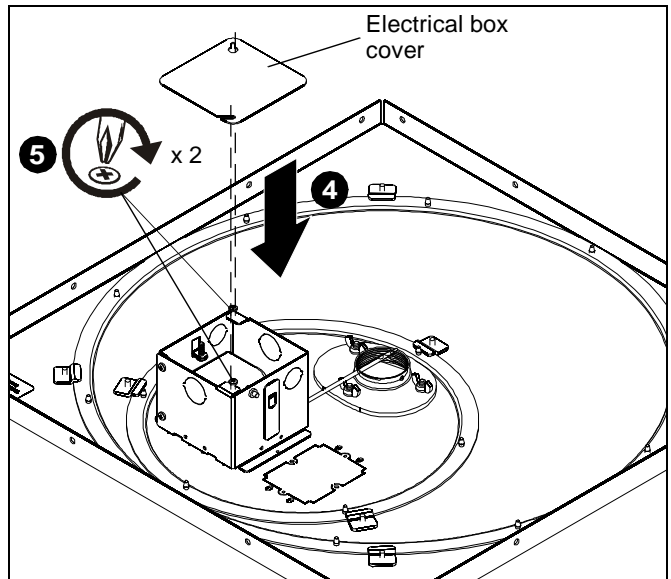

Figure 2

3. Loosen two Phillips head screws on the electrical box.
4. Remove electrical box cover. (See Figure 3)

Figure 3

⚠ WARNING: IMPROPER WIRING CAN LEAD TO DEATH OR SEVERE PERSONAL INJURY! Grounding must be installed by qualified personnel using a UL Recognized No. 12AWG Green grounding wire connected to grounding lug on box.

Figure 6

Figure 7

3. Wire the CMS445P as required.
4. Replace the electrical box cover. (See Figure 8)
5. Tighten two Phillips head screws in electrical box cover.

Figure 8

WARNING: IMPROPER WIRING CAN LEAD TO DEATH OR SEVERE PERSONAL INJURY! Grounding must be installed by qualified personnel using a UL Recognized No. 12AWG Green grounding wire connected to grounding lug on box.