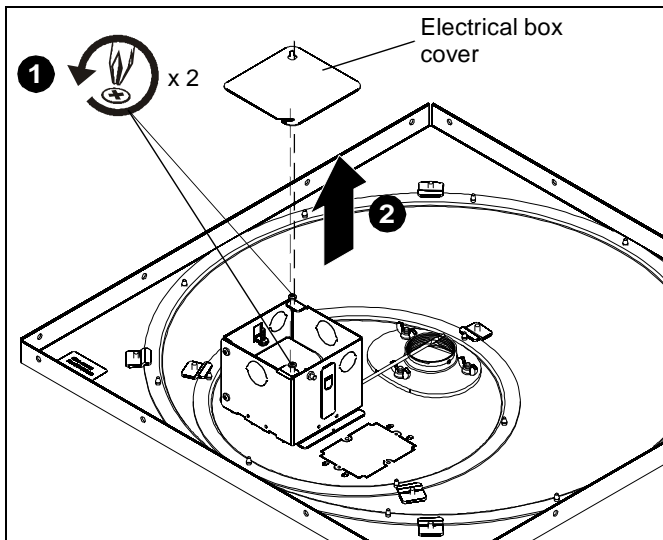

CMS440P

1. Cut a hole in the ceiling tile around the outlet side of the electrical box so that the ceiling tile will fit over the CMS440P. (See Figure 1)

Figure 1

2. Attach face plate (A) using one 6-32 x 1/2" Phillips flat head screw (B) after the CMS440P has been installed.

Figure 2

3. Loosen two Phillips head screws on the electrical box.
4. Remove electrical box cover. (See Figure 3)

Figure 3

⚠ WARNING: IMPROPER WIRING CAN LEAD TO DEATH OR SEVERE PERSONAL INJURY! Grounding must be installed by qualified personnel using a UL Recognized No. 12AWG Green grounding wire connected to grounding lug on box.

Figure 4

5. Wire the CMS440P as required.
6. Replace the electrical box cover. (See Figure 5)
7. Tighten two Phillips head screws in electrical box cover.

Figure 5

CMS445P

1. Loosen two Phillips head screws on the electrical box.
2. Remove electrical box cover. (See Figure 6)

Figure 6

Figure 7

3. Wire the CMS445P as required.
4. Replace the electrical box cover. (See Figure 8)
5. Tighten two Phillips head screws in electrical box cover.

Figure 8

WARNING: IMPROPER WIRING CAN LEAD TO DEATH OR SEVERE PERSONAL INJURY! Grounding must be installed by qualified personnel using a UL Recognized No. 12AWG Green grounding wire connected to grounding lug on box.