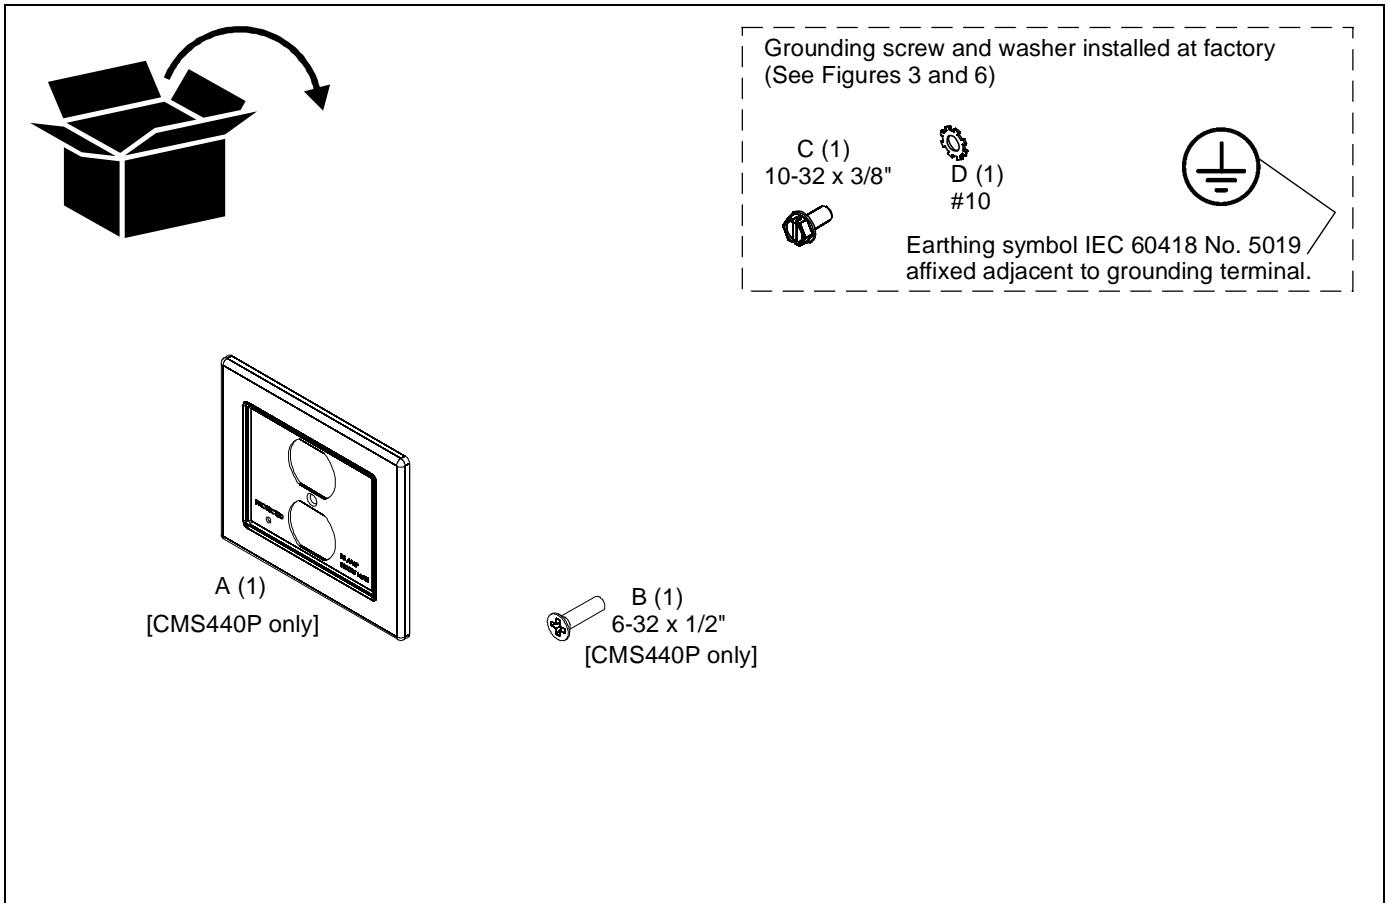

ADDITIONAL PARTS