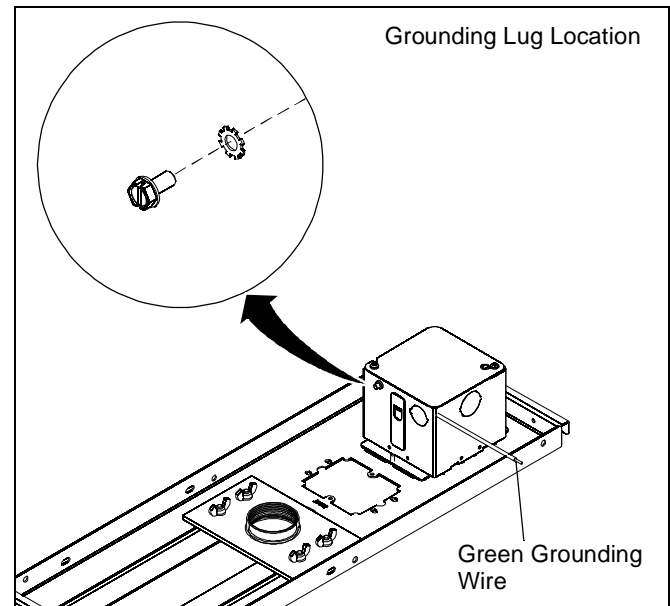

CMS440P

1. Cut a hole in the ceiling tile around the outlet side of the electrical box so that the ceiling tile will fit over the CMS440P. (See Figure 1)

Figure 1

2. Attach face plate (A) using one 6-32 x 1/2" Phillips flat head screw (B) after the CMS440P has been installed.

Figure 2

3. Loosen two Phillips head screws on the electrical box.
4. Remove electrical box cover. (See Figure 3)

Figure 3

⚠ WARNING: IMPROPER WIRING CAN LEAD TO DEATH OR SEVERE PERSONAL INJURY! Grounding must be installed by qualified personnel using a UL Recognized No. 12AWG Green grounding wire connected to grounding lug on box.