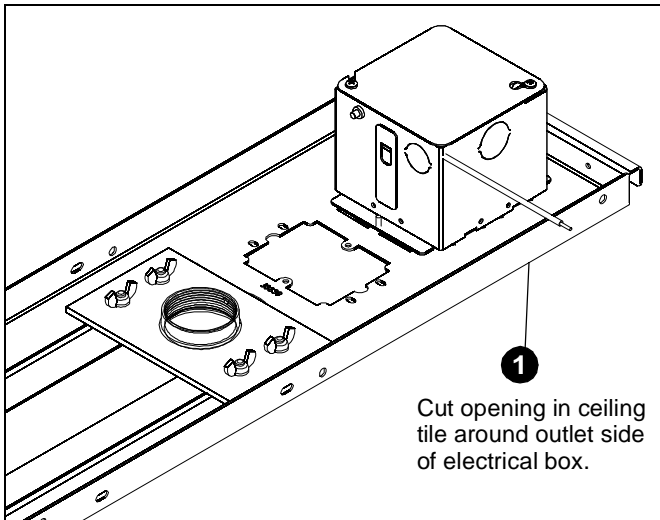

CMS440P

1. Cut a hole in the ceiling tile around the outlet side of the electrical box so that the ceiling tile will fit over the CMS440P. (See Figure 1)

Figure 1

2. Attach face plate (A) using one 6-32 x 1/2" Phillips flat head screw (B) after the CMS440P has been installed.

Figure 2

3. Loosen two Phillips head screws on the electrical box.
4. Remove electrical box cover. (See Figure 3)

Figure 3

⚠ WARNING: IMPROPER WIRING CAN LEAD TO DEATH OR SEVERE PERSONAL INJURY! Grounding must be installed by qualified personnel using a UL Recognized No. 12AWG Green grounding wire connected to grounding lug on box.