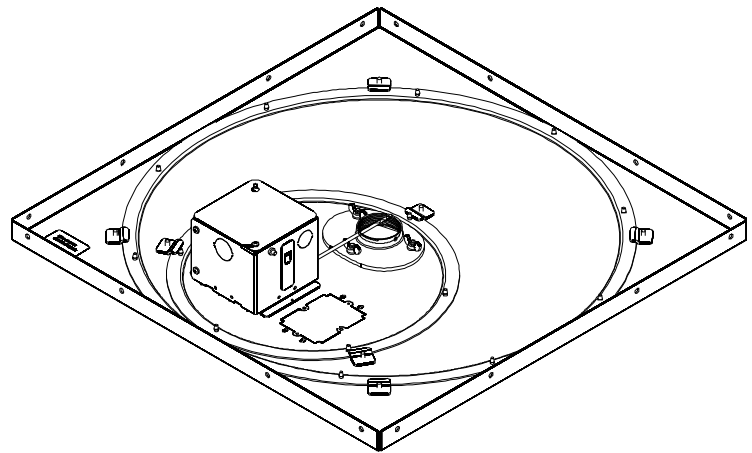

INSTALLATION INSTRUCTIONS

ADDENDUM

CMS440P

CMS445P

Above-Tile and Ceiling Tile Kits

DISCLAIMER

Milestone AV Technologies, and its affiliated corporations and subsidiaries (collectively, "Milestone"), intend to make this manual accurate and complete. However, Milestone makes no claim that the information contained herein covers all details, conditions or variations, nor does it provide for every possible contingency in connection with the installation or use of this product. The information contained in this document is subject to change without notice or obligation of any kind. Milestone makes no representation of warranty, expressed or implied, regarding the information contained herein. Milestone assumes no responsibility for accuracy, completeness or sufficiency of the information contained in this document.

Chief® is a registered trademark of Milestone AV Technologies. All rights reserved.

LEGEND

	Tighten Fastener Apretar elemento de fijación Befestigungsteil festziehen Apertar fixador Serrare il fissaggio Bevestiging vastdraaien Serrez les fixations		Pencil Mark Marcar con lápiz Stiftmarkierung Marcar com lápis Segno a matita Potloodmerkten Marquage au crayon
	Loosen Fastener Aflojar elemento de fijación Befestigungsteil lösen Desapertar fixador Allentare il fissaggio Bevestiging losdraaien Desserrez les fixations		Drill Hole Perforar Bohrloch Fazer furo Praticare un foro Gat boren Percez un trou
	Phillips Screwdriver Destornillador Phillips Kreuzschlitzschraubendreher Chave de fendas Phillips Cacciavite a stella Kruiskopschroevendraaier Tournevis à pointe cruciforme		Adjust Ajustar Einstellen Ajustar Regolare Afstellen Ajuster

CMS440P

1. Cut a hole in the ceiling tile around the outlet side of the electrical box so that the ceiling tile will fit over the CMS440P. (See Figure 1)

Figure 1

2. Attach face plate (A) using one 6-32 x 1/2" Phillips flat head screw (B) after the CMS440P has been installed.