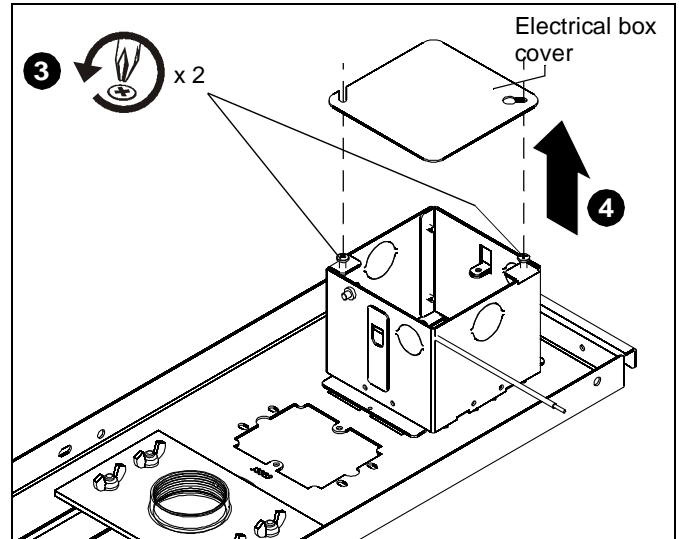

CMS440P

1. Cut a hole in the ceiling tile around the outlet side of the electrical box so that the ceiling tile will fit over the CMS440P. (See Figure 1)

Figure 1

2. Attach face plate (A) using one 6-32 x 1/2" Phillips flat head screw (B) after the CMS440P has been installed.

Figure 2

3. Loosen two Phillips head screws on the electrical box.
4. Remove electrical box cover. (See Figure 3)

Figure 3

⚠ WARNING: IMPROPER WIRING CAN LEAD TO DEATH OR SEVERE PERSONAL INJURY! Grounding must be installed by qualified personnel using a UL Recognized No. 12AWG Green grounding wire connected to grounding lug on box.