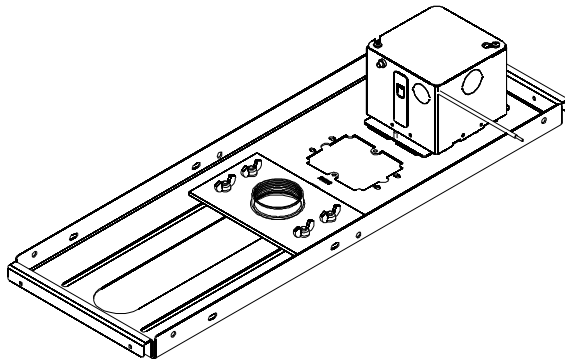

INSTALLATION INSTRUCTIONS

ADDENDUM

CMS440P

CMS445P

Above-Tile and Ceiling Tile Kits

DISCLAIMER

Milestone AV Technologies, and its affiliated corporations and subsidiaries (collectively, "Milestone"), intend to make this manual accurate and complete. However, Milestone makes no claim that the information contained herein covers all details, conditions or variations, nor does it provide for every possible contingency in connection with the installation or use of this product. The information contained in this document is subject to change without notice or obligation of any kind. Milestone makes no representation of warranty, expressed or implied, regarding the information contained herein. Milestone assumes no responsibility for accuracy, completeness or sufficiency of the information contained in this document.

Chief® is a registered trademark of Milestone AV Technologies. All rights reserved.

LEGEND

	Tighten Fastener Apretar elemento de fijación Befestigungsteil festziehen Apertar fixador Serrare il fissaggio Bevestiging vastdraaien Serrez les fixations		Pencil Mark Marcar con lápiz Stiftmarkierung Marcar com lápis Segno a matita Potloodmerkten Marquage au crayon
	Loosen Fastener Aflojar elemento de fijación Befestigungsteil lösen Desapertar fixador Allentare il fissaggio Bevestiging losdraaien Desserrez les fixations		Drill Hole Perforar Bohrloch Fazer furo Praticare un foro Gat boren Percez un trou
	Phillips Screwdriver Destornillador Phillips Kreuzschlitzschraubendreher Chave de fendas Phillips Cacciavite a stella Kruiskopschroevendraaier Tournevis à pointe cruciforme		Adjust Ajustar Einstellen Ajustar Regolare Afstellen Ajuster

CMS440P

1. Cut a hole in the ceiling tile around the outlet side of the electrical box so that the ceiling tile will fit over the CMS440P. (See Figure 1)

Figure 1

2. Attach face plate (A) using one 6-32 x 1/2" Phillips flat head screw (B) after the CMS440P has been installed.