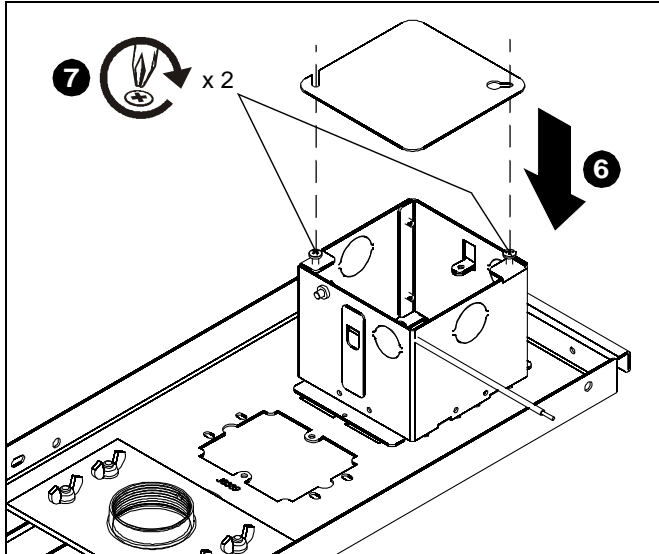

Figure 2

3. Loosen two Phillips head screws on the electrical box.
4. Remove electrical box cover. (See Figure 3)

Figure 3

⚠ WARNING: IMPROPER WIRING CAN LEAD TO DEATH OR SEVERE PERSONAL INJURY! Grounding must be installed by qualified personnel using a UL Recognized No. 12AWG Green grounding wire connected to grounding lug on box.

Figure 4

5. Wire the CMS440P as required.
6. Replace the electrical box cover. (See Figure 5)
7. Tighten two Phillips head screws in electrical box cover.

Figure 5

CMS445P

1. Loosen two Phillips head screws on the electrical box.
2. Remove electrical box cover. (See Figure 6)