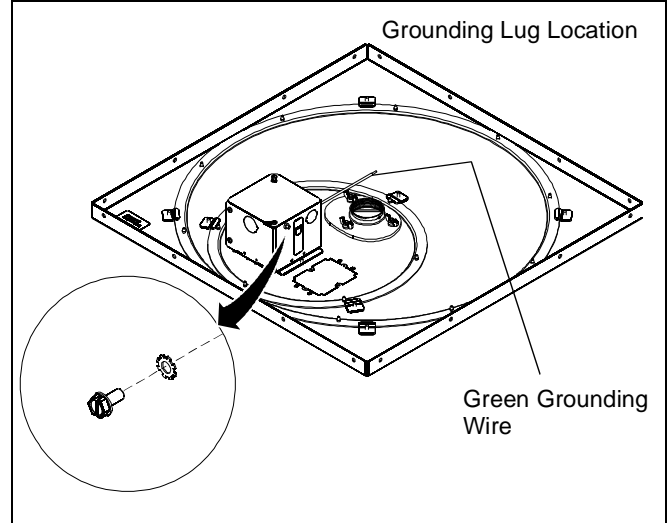

Figure 2

3. Loosen two Phillips head screws on the electrical box.
4. Remove electrical box cover. (See Figure 3)

Figure 3

⚠ WARNING: IMPROPER WIRING CAN LEAD TO DEATH OR SEVERE PERSONAL INJURY! Grounding must be installed by qualified personnel using a UL Recognized No. 12AWG Green grounding wire connected to grounding lug on box.

Figure 6

Figure 7

3. Wire the CMS445P as required.
4. Replace the electrical box cover. (See Figure 8)
5. Tighten two Phillips head screws in electrical box cover.

Figure 8

WARNING: IMPROPER WIRING CAN LEAD TO DEATH OR SEVERE PERSONAL INJURY! Grounding must be installed by qualified personnel using a UL Recognized No. 12AWG Green grounding wire connected to grounding lug on box.