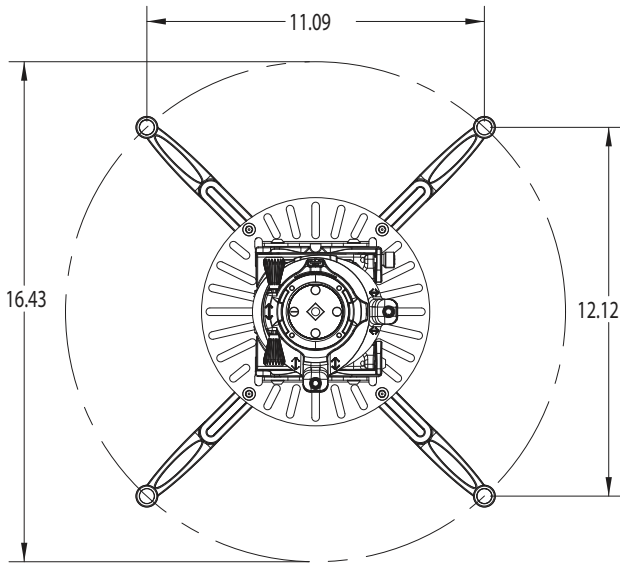

MODEL FTP FINE-TUNE PROJECTOR MOUNT

PROJECTOR UNIVERSAL 0-50 LBS CATEGORY FUNCTION WT. RANGE

Dimensions in inches and millimeters [mm]
Drawings subject to change without notice

MODELS AND OPTIONAL ACCESSORIES

MODEL	DESCRIPTION
FTP	Black
FTPW	White
FTP-XXX*	
PCB-CSL1	Cable Security System

RECOMMENDED APPLICATIONS

- HOME
- EDUCATION
- CORPORATE
- HOSPITALITY
- RETAIL
- DIGITAL SIGNAGE

FEATURES

- Finger-tip adjustment
- Quick-set detachable base retains tilt/roll/yaw settings
- Universal & Lock-It™ security hardware
- Universal short & long mounting legs
- Post-installation leveling barrels
- Adapts to pipe or ceiling structures
- Easy to install quick installation tool

SPECIFICATIONS

YAW	360° (+/- 20°)
TILT	+5° /-15°
ROLL	+/-5°
MAX PROJECTOR WEIGHT	50 lbs. (23 kgs.)
HEIGHT	3.28" (83.3mm)
COLOR	Black/White

*XXX denotes specific projector model. To find the right bracket for your projector, visit www.mounts.com