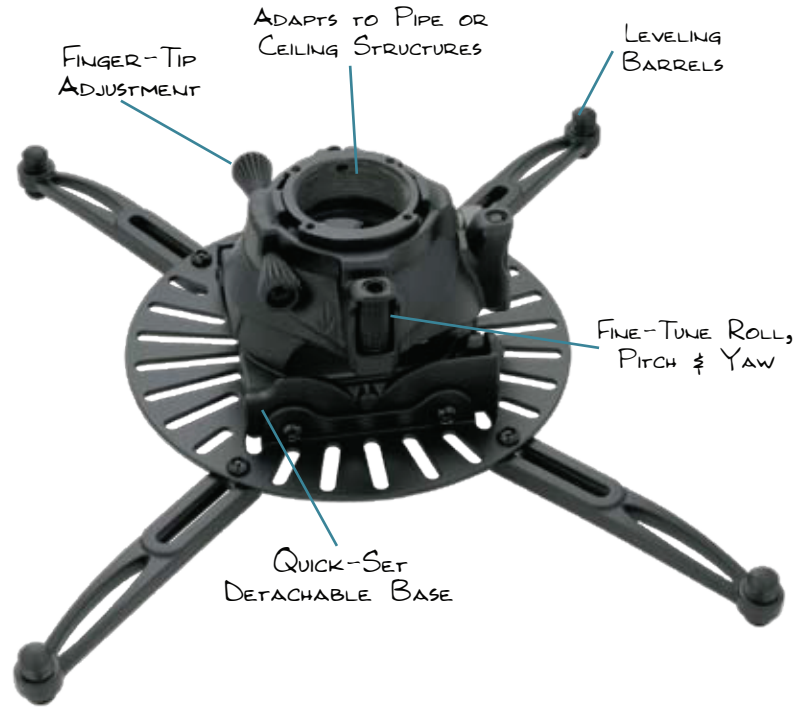

MODEL FTP FINE-TUNE PROJECTOR MOUNT

PROJECTOR UNIVERSAL 0-50 LBS CATEGORY FUNCTION WT. RANGE

Dimensions in inches and millimeters [mm]
Drawings subject to change without notice

MODELS AND OPTIONAL ACCESSORIES

MODEL	DESCRIPTION
FTP	Black
FTPW	White
FTP-XXX*	
PCB-CSL1	Cable Security System

RECOMMENDED APPLICATIONS

- HOME
- EDUCATION
- CORPORATE
- HOSPITALITY
- RETAIL
- DIGITAL SIGNAGE

FEATURES

- Finger-tip adjustment
- Quick-set detachable base retains tilt/roll/yaw settings
- Universal & Lock-It™ security hardware
- Universal short & long mounting legs
- Post-installation leveling barrels
- Adapts to pipe or ceiling structures
- Easy to install quick installation tool

SPECIFICATIONS

YAW	360° (+/- 20°)
TILT	+5° /-15°
ROLL	+/-5°
MAX PROJECTOR WEIGHT	50 lbs. (23 kgs.)
HEIGHT	3.28" (83.3mm)
COLOR	Black/White

*XXX denotes specific projector model. To find the right bracket for your projector, visit www.mounts.com